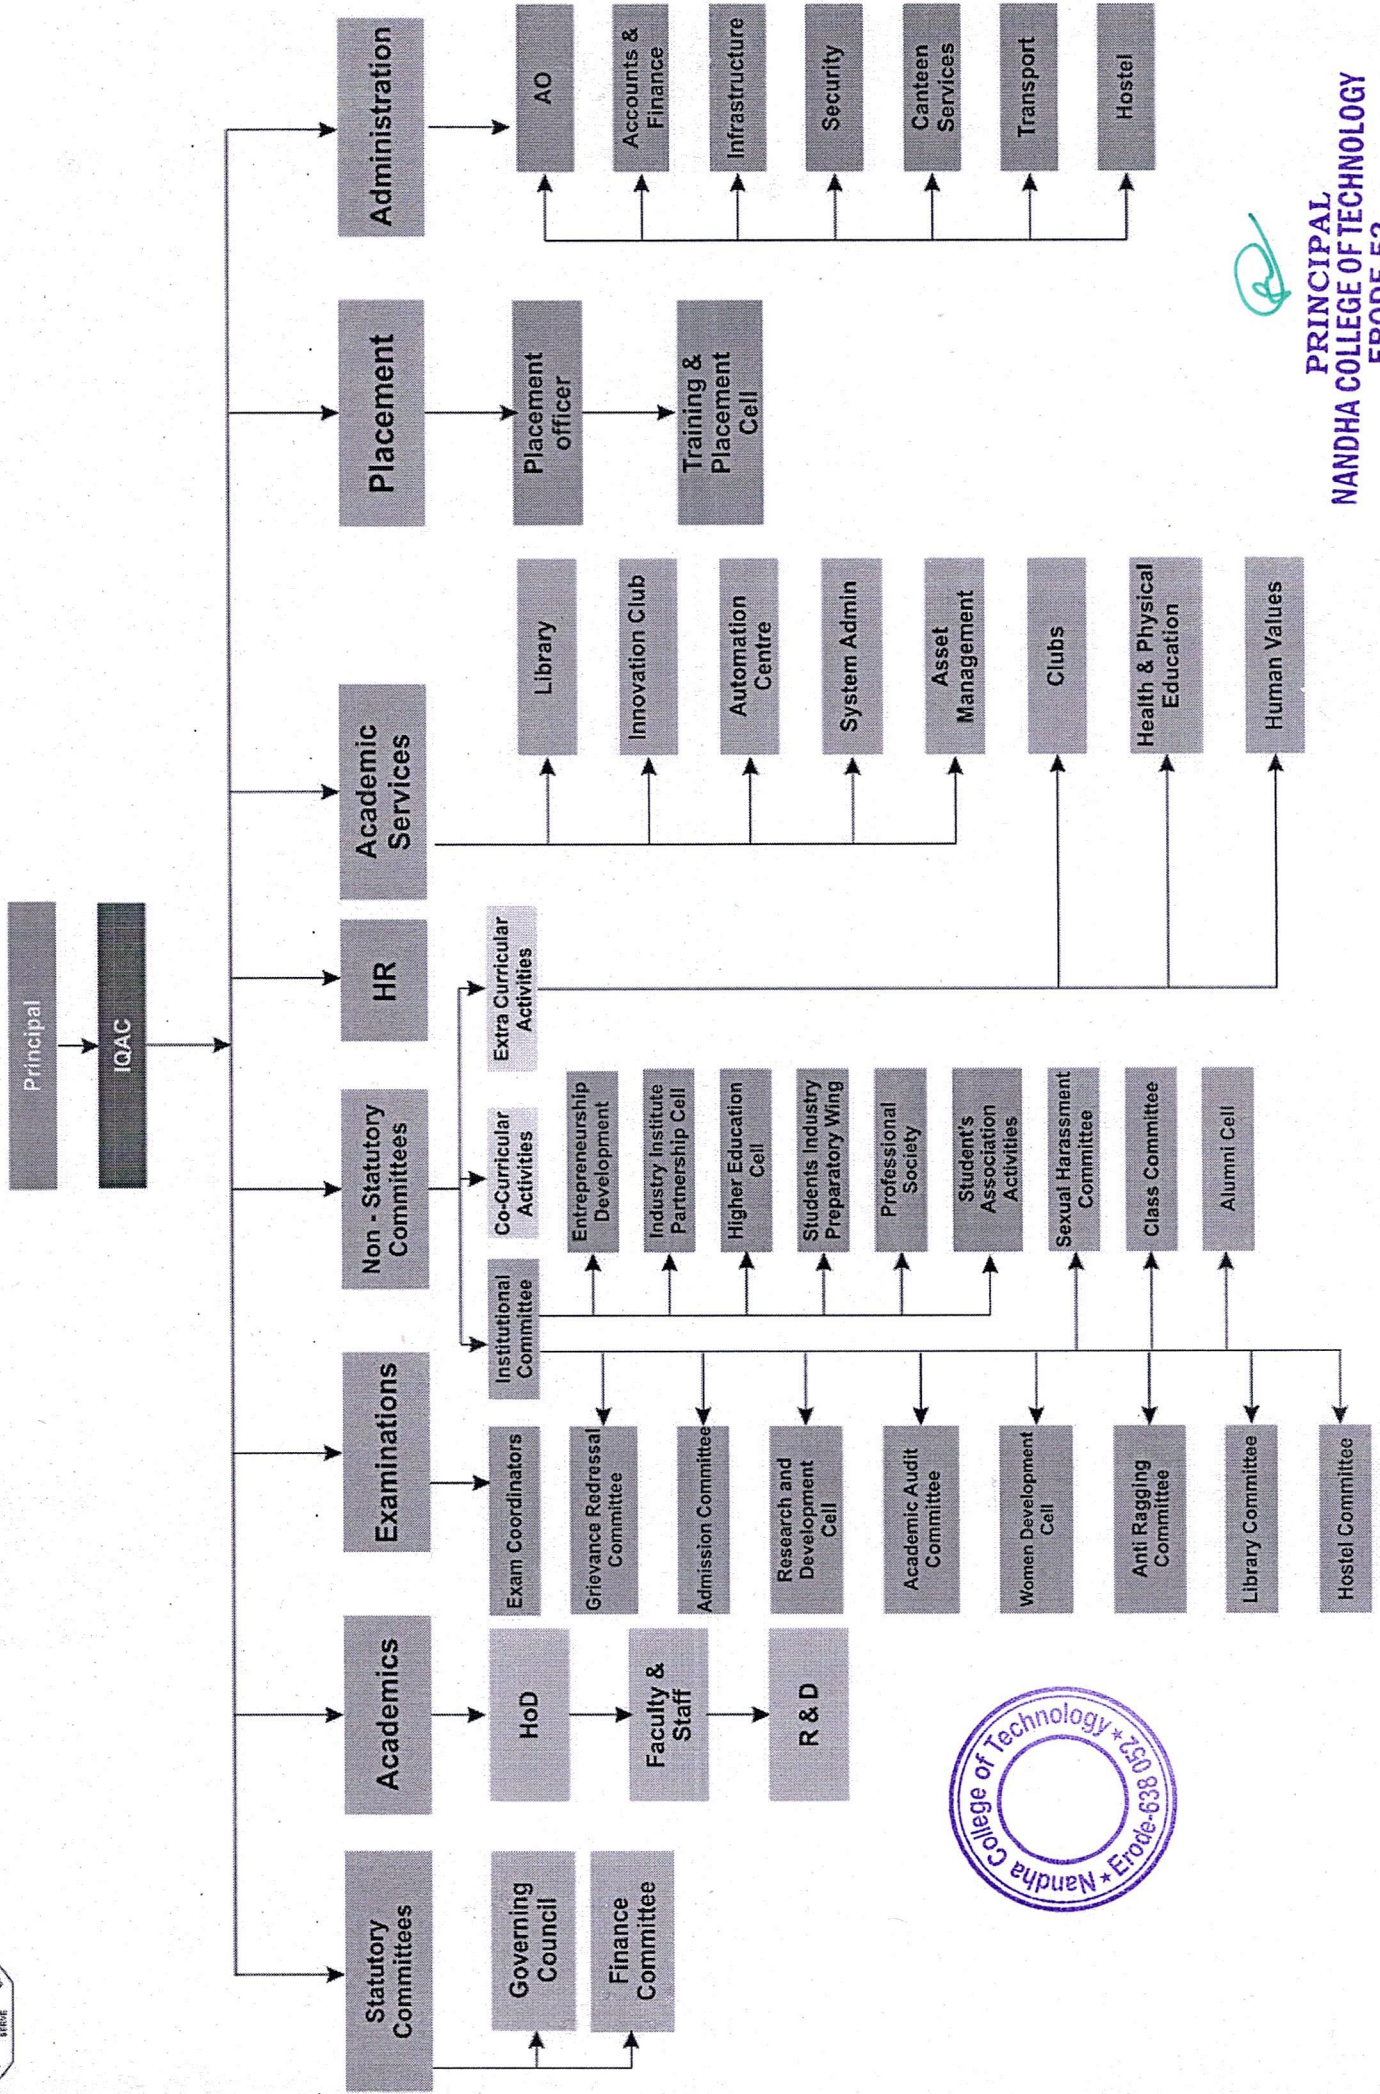

# Organogram

**PRINCIPAL,  
NANDHA COLLEGE OF TECHNOLOGY  
ERODE-52.**

## ORGANISATIONAL HIERARCHY STRUCTURE - (ADMINISTRATIVE CHART)

*(Handwritten mark)*

PRINCIPAL  
NANDHA COLLEGE OF TECHNOLOGY  
ERODE-52.