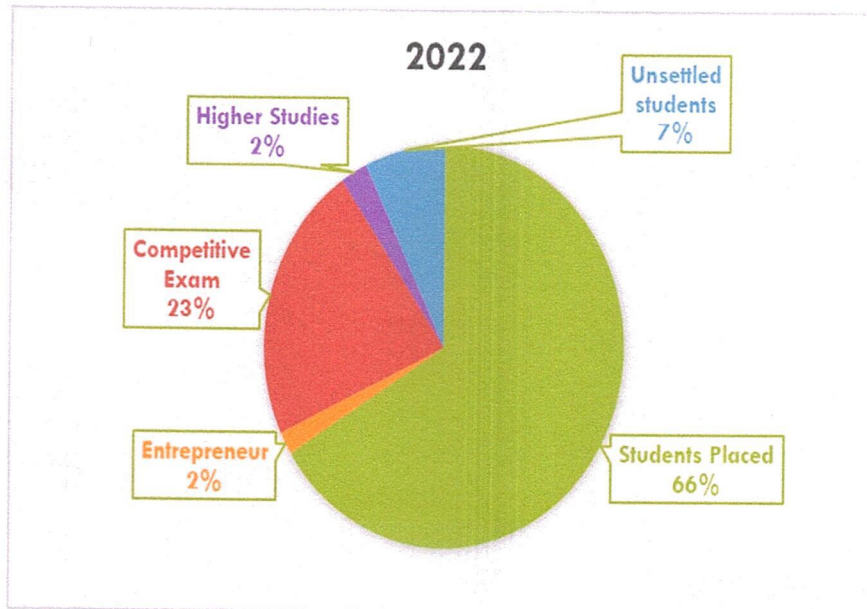

NANDHA COLLEGE OF TECHNOLOGY, ERODE – 638052

Erode – Perundurai Main Road, Vaikkaalmedu, Tamil Nadu

(Approved by AICTE, New Delhi & Affiliated to Anna University, Chennai)

E-Mail ID: principal@nandhatech.org, Fax: 04294-224787, Mobile: 7373714703

Principal
Nandha College of Technology
Erode-52.