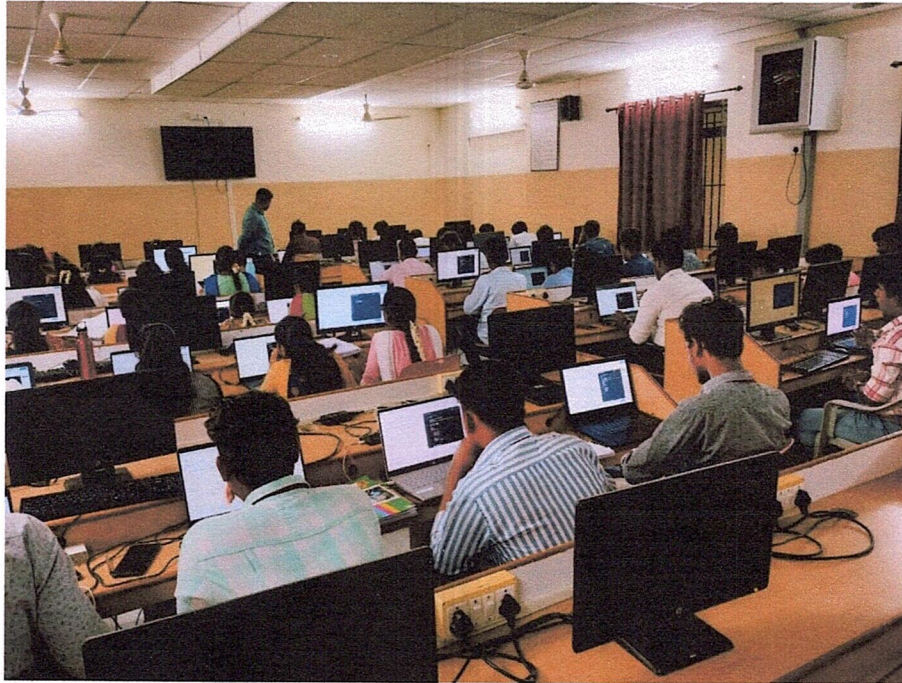

7.3.1 Institutional Distinctiveness - Relevant Information

1. Placement and Training (IT)

Placement Training – Programming Skills

Placement Training – Verbal

NANDHA COLLEGE OF TECHNOLOGY, ERODE – 638052

Erode – Perundurai Main Road, Vaikkaalmedu, Tamil Nadu