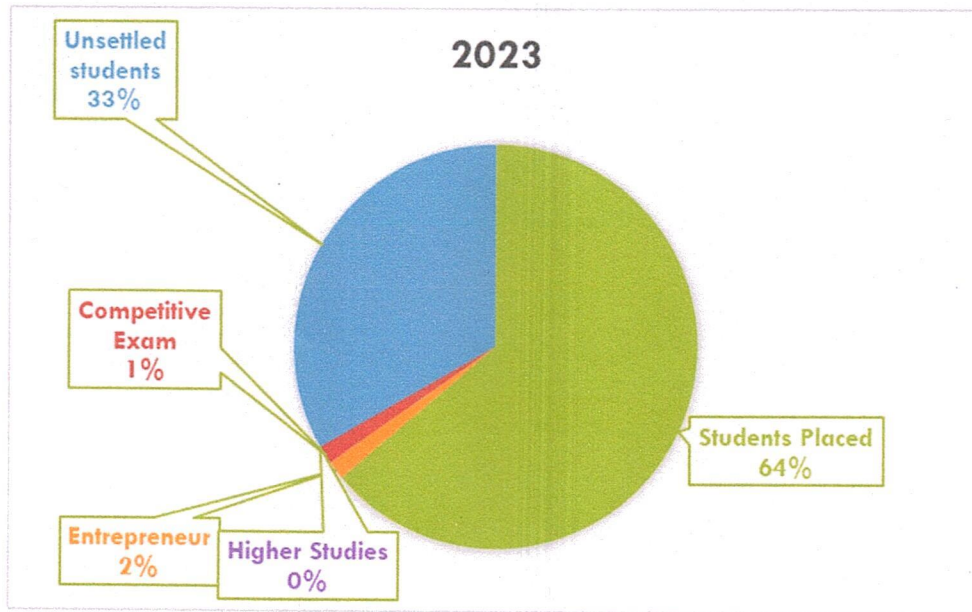

NANDHA COLLEGE OF TECHNOLOGY, ERODE – 638052

Erode – Perundurai Main Road, Vaikkaalmedu, Tamil Nadu

(Approved by AICTE, New Delhi & Affiliated to Anna University, Chennai)

E-Mail ID: principal@nandhatech.org, Fax: 04294-224787, Mobile: 7373714703

Principal
Nandha College of Technology
Erode-52..