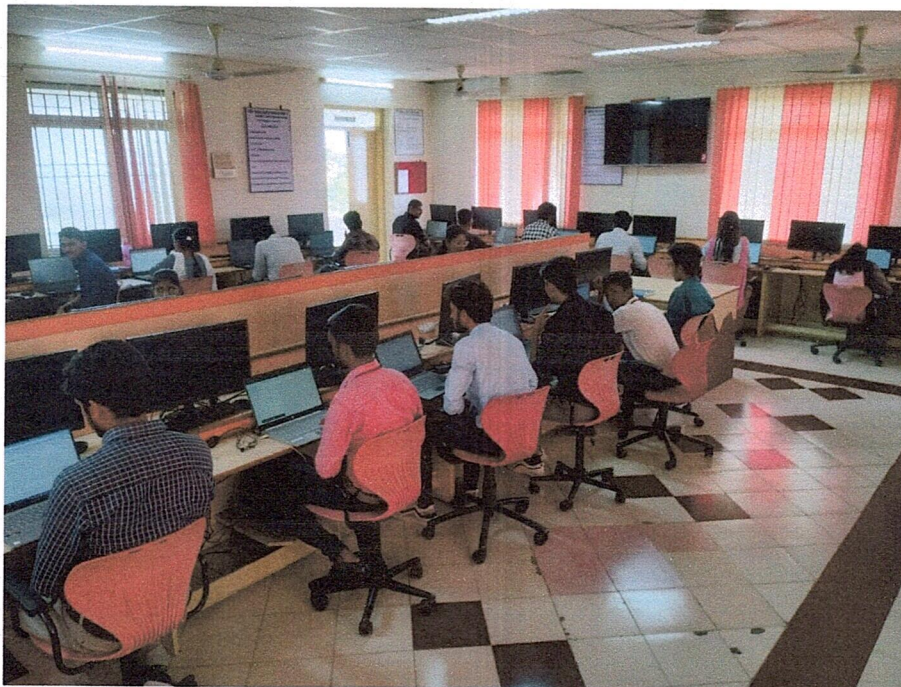

Placement Training using Examefy Software