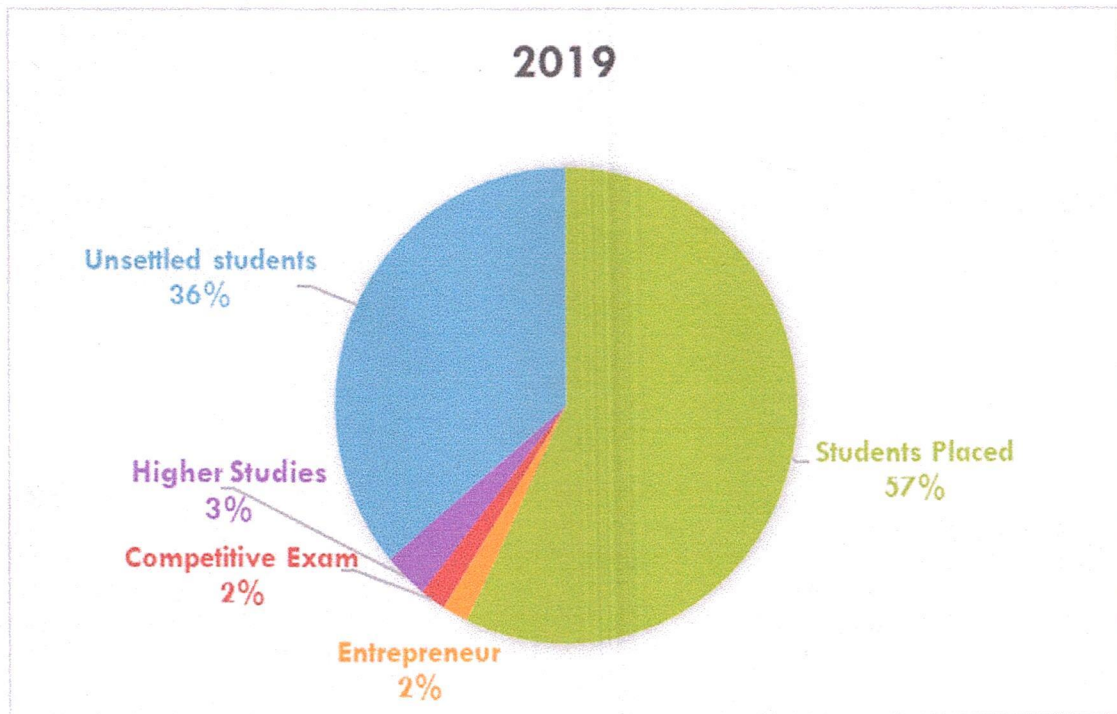

NANDHA COLLEGE OF TECHNOLOGY, ERODE – 638052

Erode – Perundurai Main Road, Vaikkaalmedu, Tamil Nadu

(Approved by AICTE, New Delhi & Affiliated to Anna University, Chennai)

E-Mail ID: principal@nandhatech.org, Fax:04294-224787, Mobile:7373714703

21	Bhavadharani K	Anna University	ME-CSE	2019-2021
22	Mukesh S	Kongu Engineering College (Autonomous)	ME-PED	2019-2021
23	Vignesh Kumar M	University of Madras	MBA -MM	2019-2021
24	Vignesh S	Erode Sengunthar Engineering College	ME- Manufacturing Engineering	2019-2021
25	Anisha Subramaniam	University Of East London	MBA	2019-2021
26	Suganya K	Kongu Engineering College (Autonomous)	MBA	2018-2020

Principal
Nandha College of Technology
Erode-52.

Outcome Statistics of Career Settlement Activities (Pie Charts)