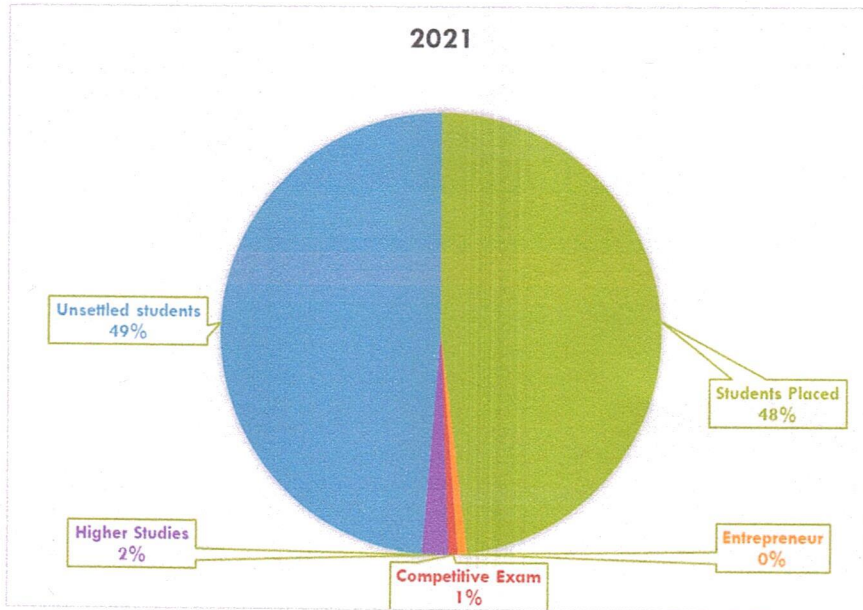

NANDHA COLLEGE OF TECHNOLOGY, ERODE – 638052

Erode – Perundurai Main Road, Vaikkaalmedu, Tamil Nadu

(Approved by AICTE, New Delhi & Affiliated to Anna University, Chennai)

E-Mail ID: principal@nandhatech.org, Fax: 04294-224787, Mobile: 7373714703

Principal
Nandha College of Technology
Erode-52.