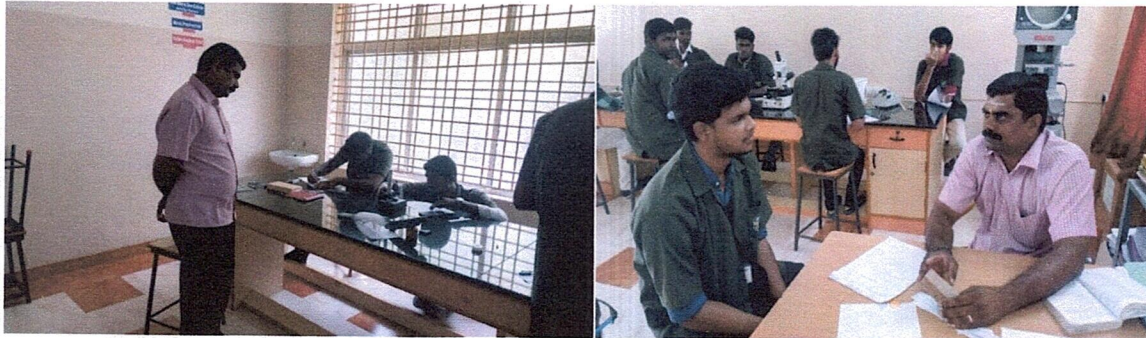

NANDHA COLLEGE OF TECHNOLOGY, ERODE – 638052

Erode – Perundurai Main Road, Vaikkaalmedu, Tamil Nadu

(Approved by AICTE, New Delhi & Affiliated to Anna University, Chennai)

E-Mail ID: principal@nandhatech.org, Fax: 04294-224787, Mobile: 7373714703

2. Placement and Training (Core)

Laboratory Assessment by Industry Expert from Sakthi Auto Components Ltd, Vijayamangalam