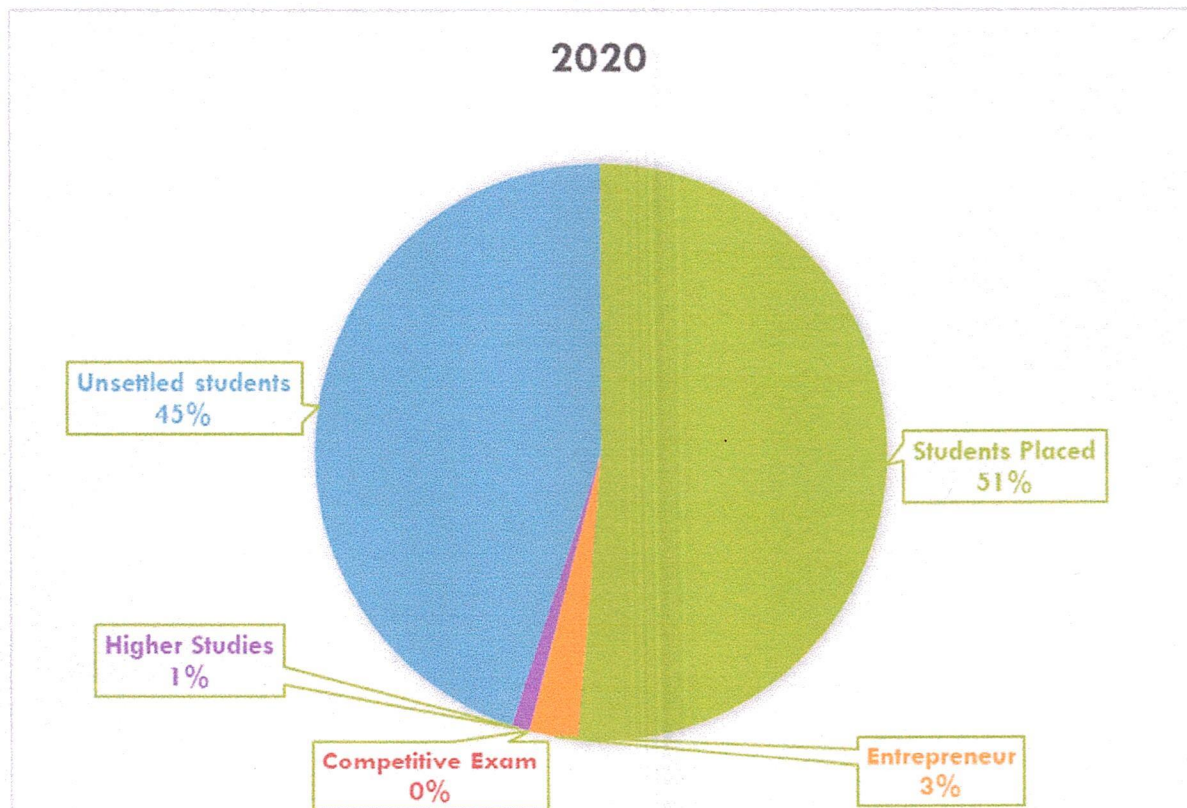

Principal
Nandha College of Technology
Erode-52.

Outcome Statistics of Career Settlement Activities (Pie Charts)

NANDHA COLLEGE OF TECHNOLOGY, ERODE – 638052

Erode – Perundurai Main Road, Vaikkaalmedu, Tamil Nadu